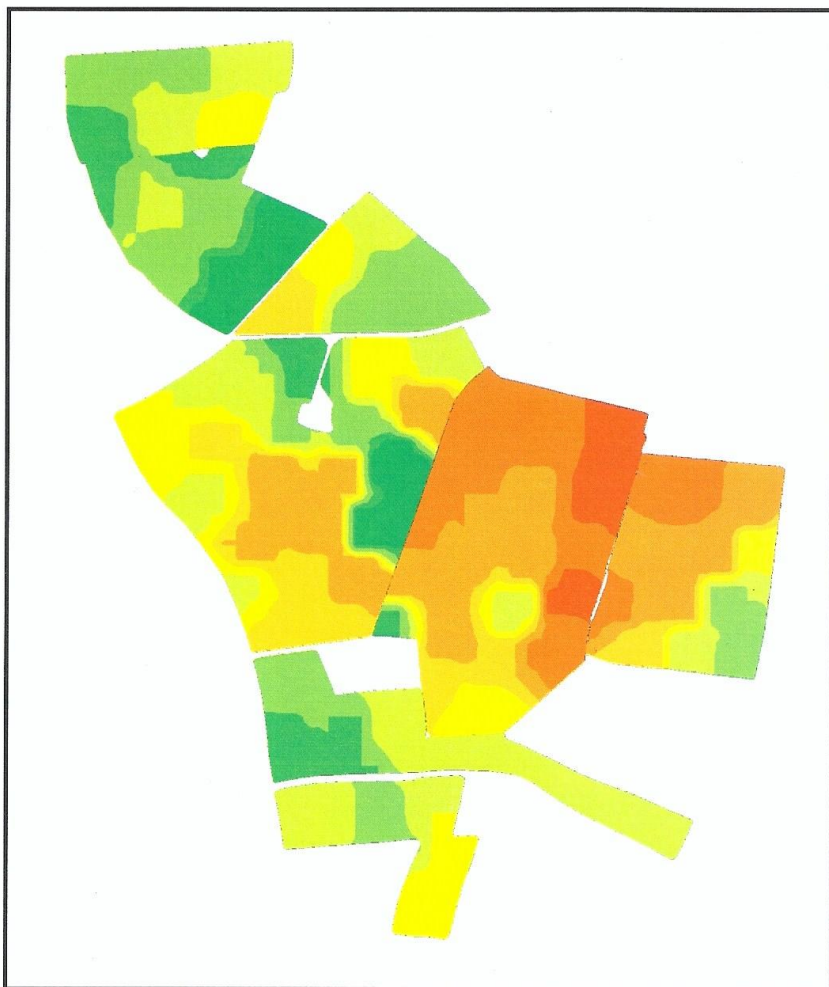

Farm Map - Phosphorous (P)

Color	Phosphorous Range (ppm)	INDEX
Dark Blue	Above 99.9 ppm	INDEX
Blue	73.0 - 99.9 ppm	5
Light Blue	45.0 - 72.9 ppm	4
Teal	39.0 - 44.9 ppm	3+
Green	32.0 - 38.9 ppm	3
Light Green	25.0 - 31.9 ppm	3-
Yellow-Green	22.0 - 24.9 ppm	2+
Yellow	18.0 - 21.9 ppm	2
Light Yellow	15.0 - 17.9 ppm	2-
Yellow-Orange	13.0 - 14.9 ppm	1+
Orange	11.0 - 12.9 ppm	1
Light Orange	9.0 - 10.9 ppm	1-
Orange-Red	7.0 - 8.9 ppm	0+
Red	3.0 - 6.9 ppm	0
Dark Red	Below 3.0 ppm	0-

Date 12/01/2010

Sampled by Phieldtek